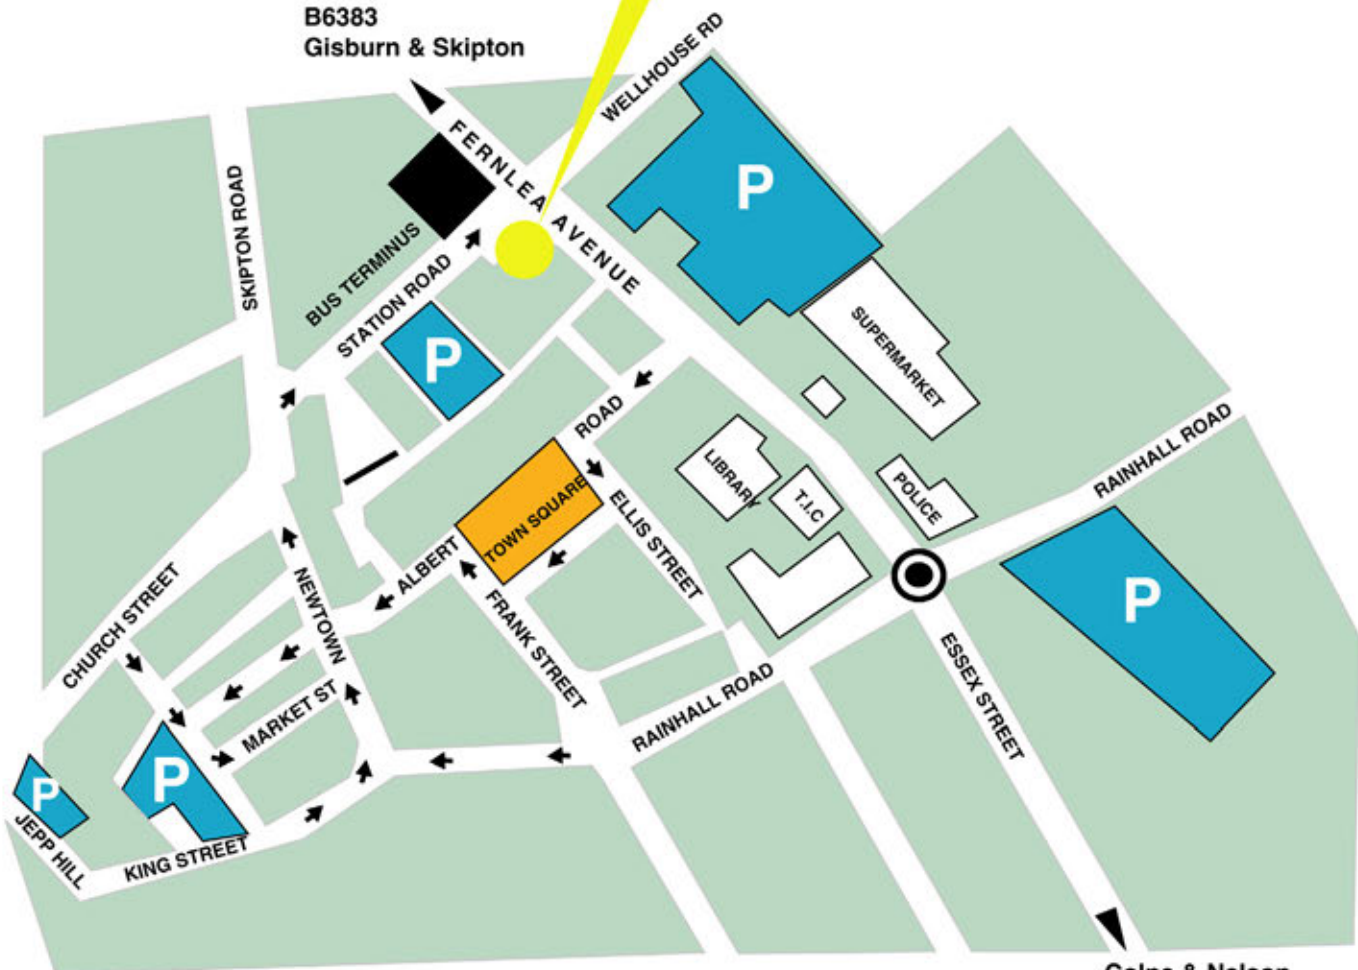

Council Shop

P Parking

B6383
Gisburn & Skipton

Colne & Nelson
B6383

BARNOLDSWICK FREE PARKING